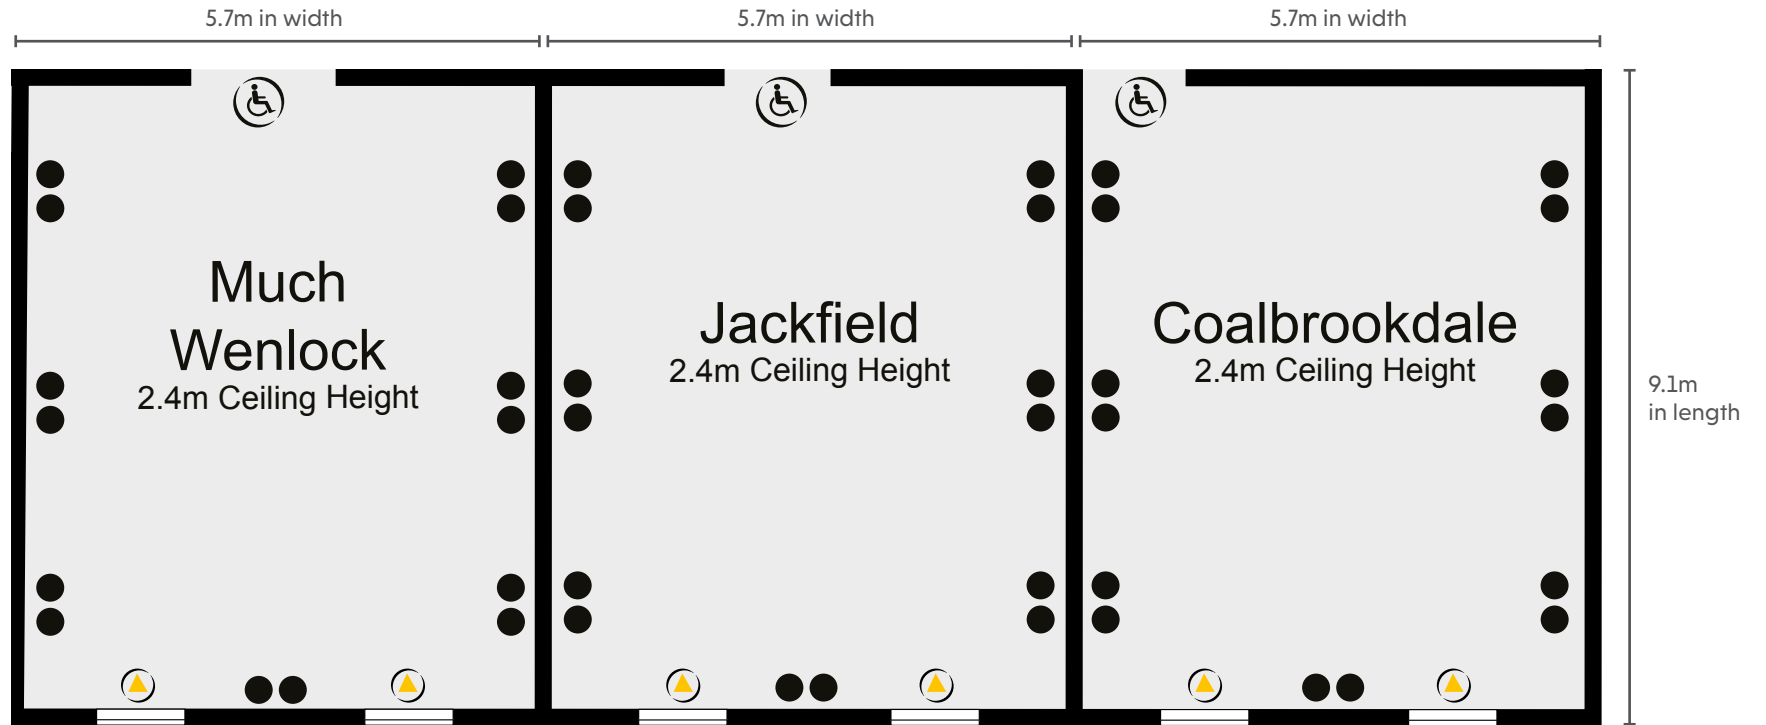

# CAPACITIES

Meeting Room	Dimensions (m) L x W x H	Floor	Theatre	Cabaret	Classroom	Boardroom	Banquet	U-Shape	Dinner Dance
Coalport (Great Hay & Silkin)	21.1 x 18.3 x 3.2	G	350	200	150	80	300	100	250
Great Hay Suite	18.3 x 11.8 x 3.2	G	200	100	80	60	140	60	120
Great Hay 1	8.1 x 11.8 x 3.2	G	100	50	40	30	70	30	50
Great Hay 2	10.2 x 11.8 x 3.2	G	100	50	40	30	70	30	50
Silkin Suite	16.0 x 9.3 x 3.2	G	120	60	60	40	80	50	60
Silkin 1	8.0 x 9.3 x 3.2	G	60	30	30	20	40	25	30
Silkin 2	8.0 x 9.3 x 3.2	G	60	30	30	20	40	25	30
Much Wenlock	9.1 x 5.7 x 2.4	1	45	32	18	25	40	25	n/a
Jackfield	9.1 x 5.7 x 2.4	1	45	32	18	25	40	25	n/a
Coalbrookdale	9.1 x 5.7 x 2.4	1	45	32	18	25	40	25	n/a

## KEY

- Single 13amp Power Point
- Double 13amp Power Point
- ▶ Natural Light
- ♿ Wheelchair Access
- ⋈ Partition Wall

THE TELFORD HOTEL

THE QHOTELS COLLECTION

GROUND FLOOR

**KEY**

- Single 13amp Power Point
- Double 13amp Power Point
- ▶ Natural Light
- ♿ Wheelchair Access
- ⋈ Partition Wall