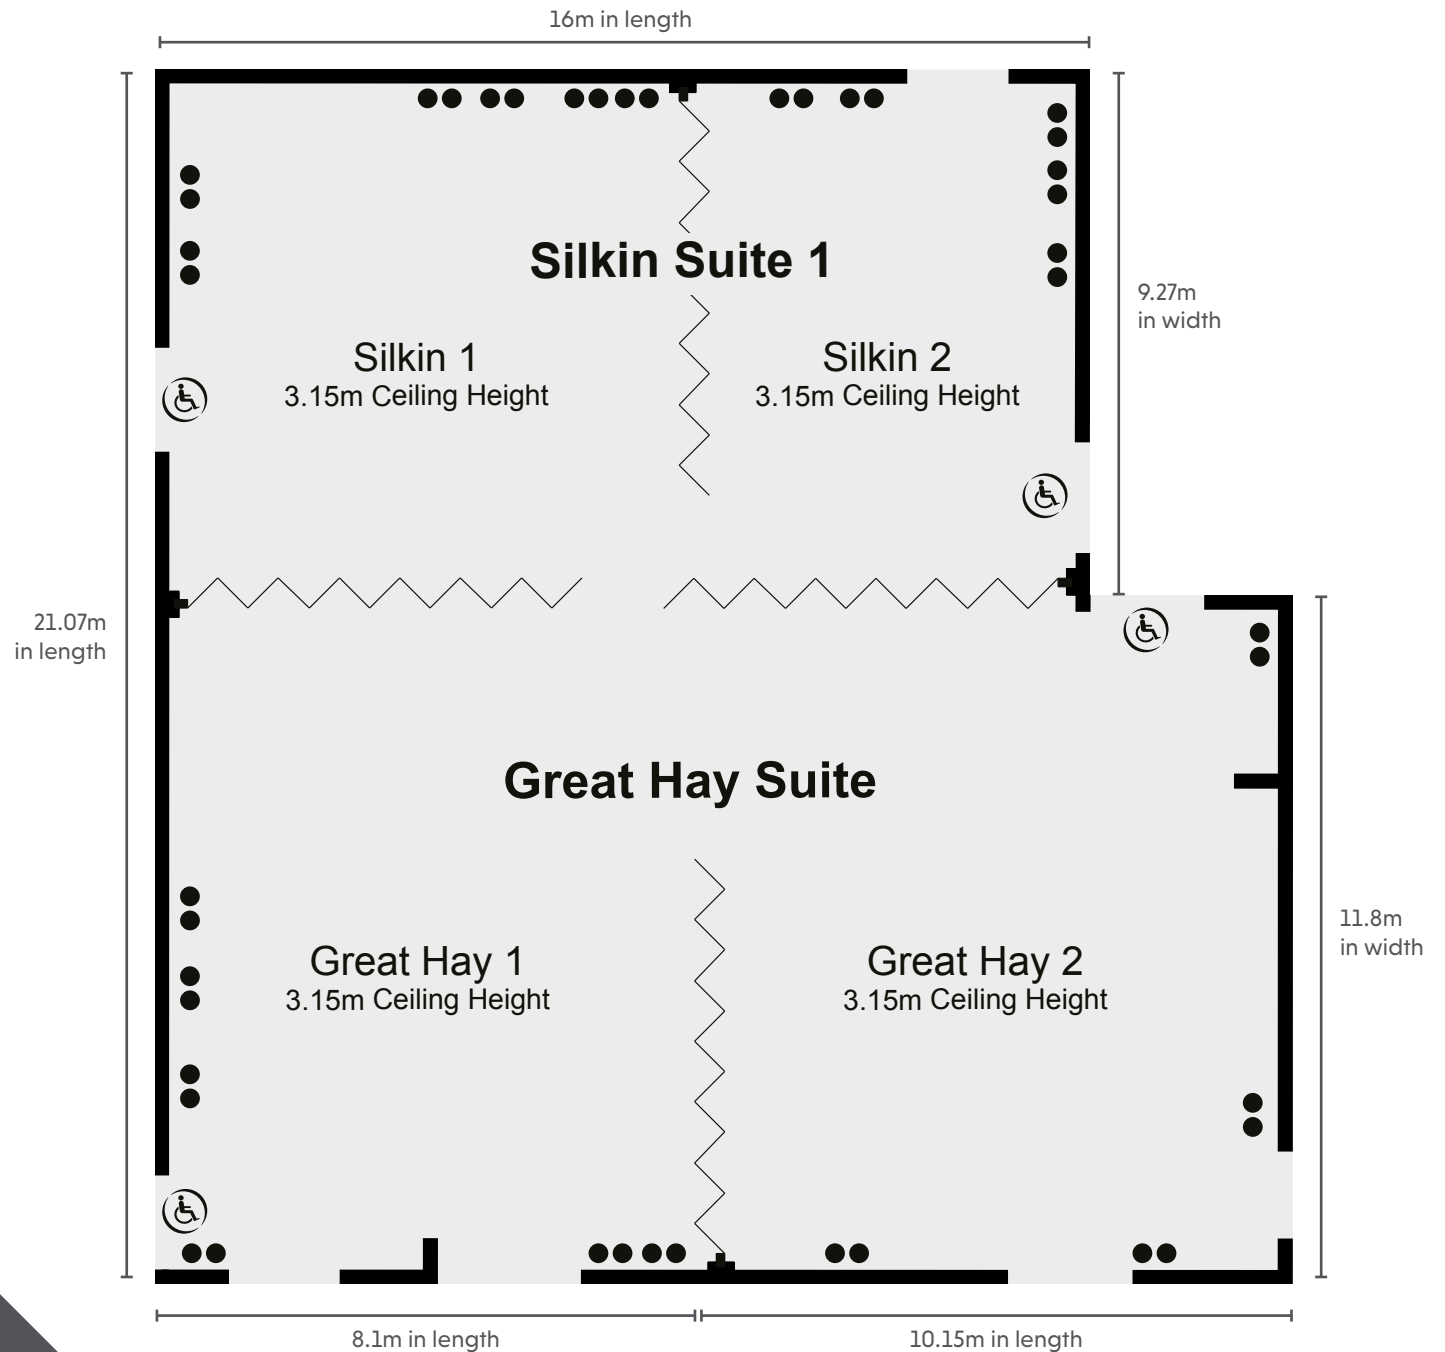

# CAPACITIES

Meeting Room	Dimensions (m) L x W x H	Floor	Theatre	Cabaret	Classroom	Boardroom	Banquet	U-Shape	Dinner Dance
Coalport (Great Hay & Silkin)	21.1 x 18.3 x 3.2	G	350	200	150	80	300	100	250
Great Hay Suite	18.3 x 11.8 x 3.2	G	200	100	80	60	140	60	120
Great Hay 1	8.1 x 11.8 x 3.2	G	100	50	40	30	70	30	50
Great Hay 2	10.2 x 11.8 x 3.2	G	100	50	40	30	70	30	50
Silkin Suite	16.0 x 9.3 x 3.2	G	120	60	60	40	80	50	60
Silkin 1	8.0 x 9.3 x 3.2	G	60	30	30	20	40	25	30
Silkin 2	8.0 x 9.3 x 3.2	G	60	30	30	20	40	25	30
Much Wenlock	9.1 x 5.7 x 2.4	1	45	32	18	25	40	25	n/a
Jackfield	9.1 x 5.7 x 2.4	1	45	32	18	25	40	25	n/a
Coalbrookdale	9.1 x 5.7 x 2.4	1	45	32	18	25	40	25	n/a

## KEY

- Single 13amp Power Point
- Double 13amp Power Point
- ▶ Natural Light
- ♿ Wheelchair Access
- ⋈ Partition Wall

THE TELFORD HOTEL

THE QHOTELS COLLECTION

GROUND FLOOR

**KEY**

- Single 13amp Power Point
- Double 13amp Power Point
- ▶ Natural Light
- ♿ Wheelchair Access
- ⋈ Partition Wall

**THE TELFORD HOTEL**

THE QHOTELS COLLECTION

**GROUND FLOOR**