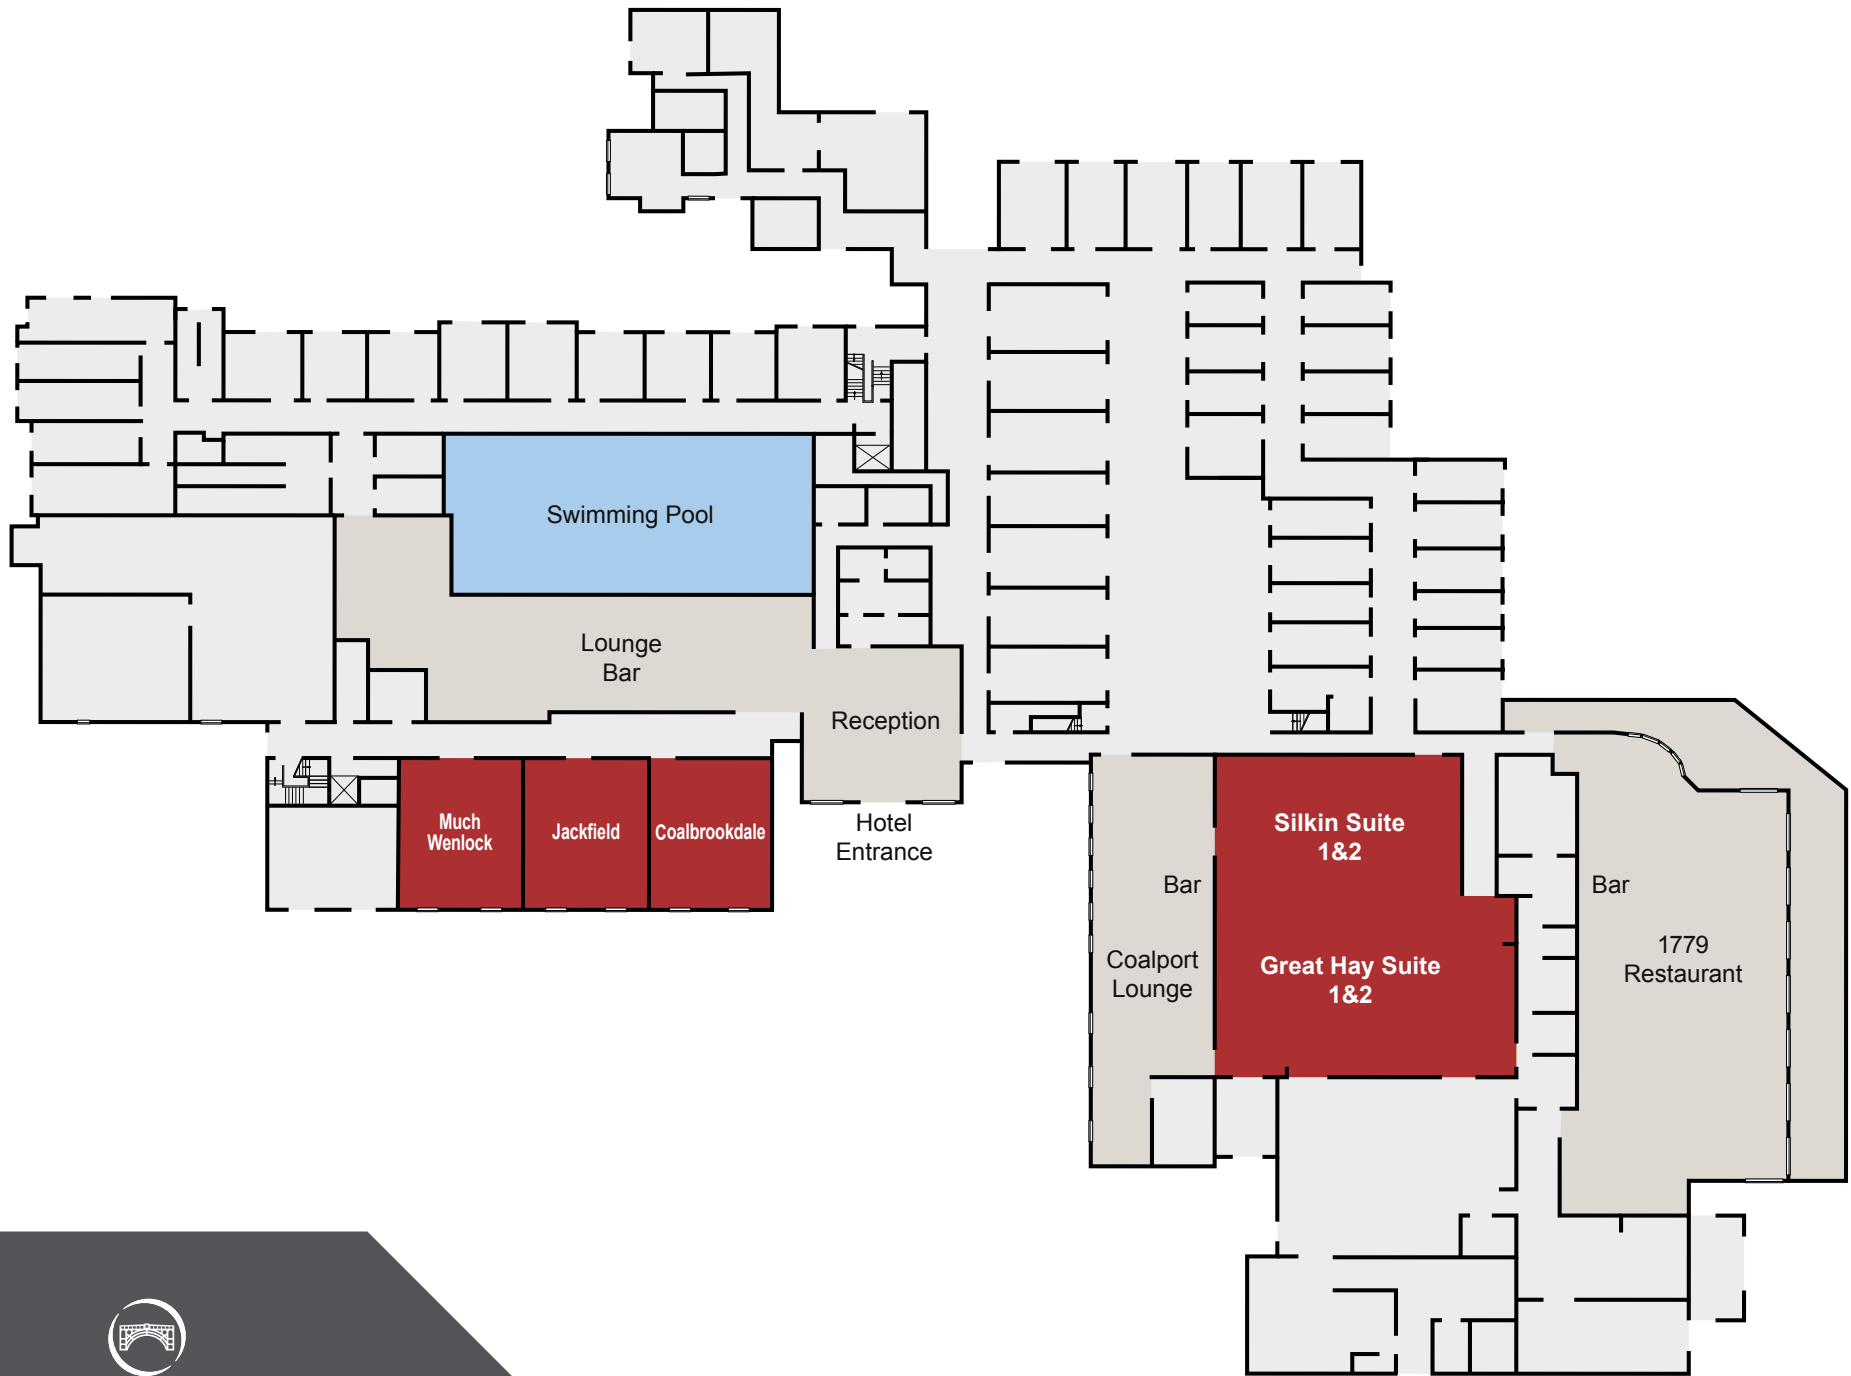

# CAPACITIES

Meeting Room	Dimensions (m) L x W x H	Floor	Theatre	Cabaret	Classroom	Boardroom	Banquet	U-Shape	Dinner Dance
Coalport (Great Hay & Silkin)	21.1 x 18.3 x 3.2	G	350	200	150	80	300	100	250
Great Hay Suite	18.3 x 11.8 x 3.2	G	200	100	80	60	140	60	120
Great Hay 1	8.1 x 11.8 x 3.2	G	100	50	40	30	70	30	50
Great Hay 2	10.2 x 11.8 x 3.2	G	100	50	40	30	70	30	50
Silkin Suite	16.0 x 9.3 x 3.2	G	120	60	60	40	80	50	60
Silkin 1	8.0 x 9.3 x 3.2	G	60	30	30	20	40	25	30
Silkin 2	8.0 x 9.3 x 3.2	G	60	30	30	20	40	25	30
Much Wenlock	9.1 x 5.7 x 2.4	1	45	32	18	25	40	25	n/a
Jackfield	9.1 x 5.7 x 2.4	1	45	32	18	25	40	25	n/a
Coalbrookdale	9.1 x 5.7 x 2.4	1	45	32	18	25	40	25	n/a

**THE TELFORD HOTEL**

THE QHOTELS COLLECTION

THE TELFORD HOTEL

THE QHOTELS COLLECTION

GROUND FLOOR

## KEY

- Single 13amp Power Point
- Double 13amp Power Point
- ▶ Natural Light
- ♿ Wheelchair Access
- ⋈ Partition Wall

THE TELFORD HOTEL

THE QHOTELS COLLECTION

GROUND FLOOR

**KEY**

- Single 13amp Power Point
- Double 13amp Power Point
- ▶ Natural Light
- ♿ Wheelchair Access
- ⋈ Partition Wall

**THE TELFORD HOTEL**

THE QHOTELS COLLECTION

**GROUND FLOOR**